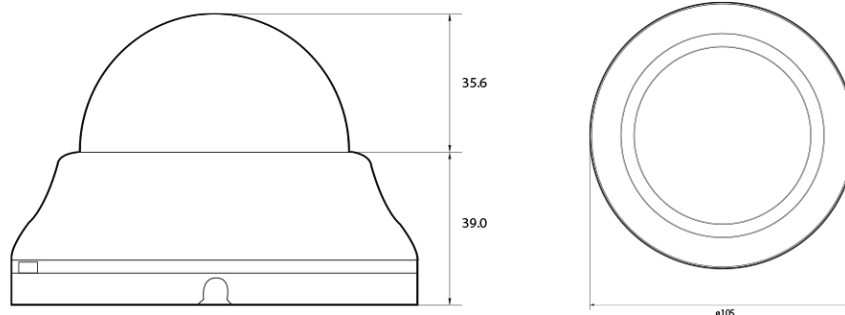

2M IP Indoor IR Plastic Dome

NVP3-12-R

Features

- Real-time High Definition Dome Camera
- Multi Codec, Simultaneous Multi Streaming
- Day & Night by ICR
- PoE
- Double Scan Sensor with Advanced Built in ISP (2M)

Dimension (mm)

Specification

Video

Image Sensor	1/2.9" 2.2M CMOS
Channels	1
Total Pixel	2001(H) X 1121(V)
Max Resolution	1920 X 1080
MIN. Illumination	0.25Lux, 0Lux with IR (F2.0)
S/N(signal/noise) Ratio	50dB
Scanning Mode	Progressive Scan