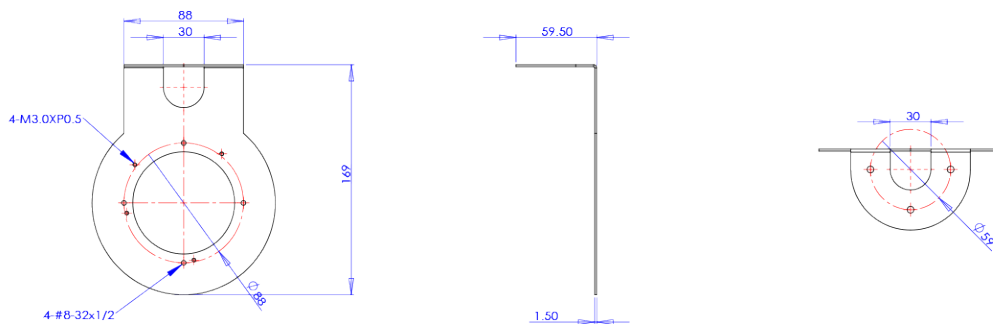

# Wall Bracket

BW06

## Dimension (mm)

## Specification

Mechanical	
Placement	Wall
Material	Steel Sheet
Color	White
Dimensions	W : 169mm D : H : 60mm
Weight	0.18kg

Compatible Cameras

**NNK5-22-R**

2M IP Indoor IR Dome

**NNK5-45-R**

5M IP Indoor IR Dome