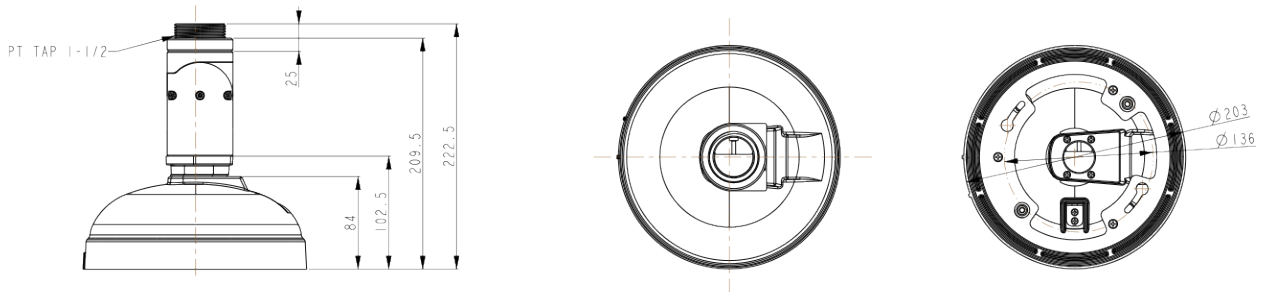

Angle Bracket

BJ13

Dimension (mm)

Specification

| Mechanical | |
|------------|--------------------------|
| Etc | Angle |
| Material | Aluminum-Die Casting |
| Color | White |
| Dimensions | W : 203mm H : 222.5mm |
| Weight | 1.35kg |