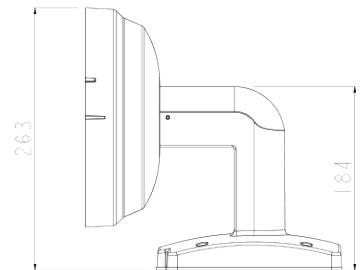

Wall Bracket

BW15

Dimension (mm)

Specification

Mechanical

Placement	Wall
Material	Aluminum-Die Casting
Color	White
Dimensions	W : 263mm D : 220mm H : 258.5mm
Weight	1.8kg

Compatible Accessories

BCO01

Corner Mount Bracket

BP01

Pole Mount Bracket

Compatible Cameras

NVM5-520

DWC-PPVX20WATW

Total 20M IP Surround Dome

NVM7-510-R