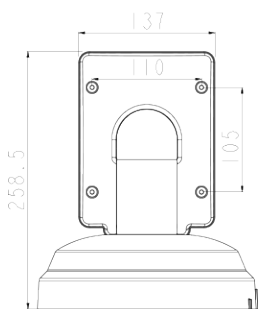

Wall Bracket

BW15

Dimension (mm)

Specification

Mechanical

Placement	Wall
Material	Aluminum-Die Casting
Color	White
Dimensions	W : 263mm D : 220mm H : 258.5mm
Weight	1.8kg

Compatible Accessories

BCO01

Corner Mount Bracket

BP01

Pole Mount Bracket

Compatible Cameras

NVM5-520

DWC-PPVX20WATW

Total 20M IP Surround Dome

NVM7-510-R