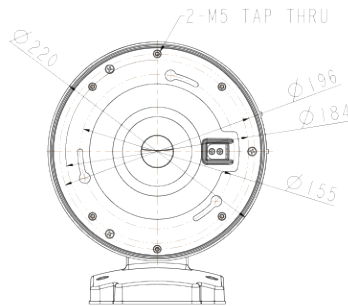

Wall Bracket

BW15

Dimension (mm)

Specification

Mechanical

Placement	Wall
Material	Aluminum-Die Casting
Color	White
Dimensions	W : 263mm D : 220mm H : 258.5mm
Weight	1.8kg

Compatible Accessories

BCO01

Corner Mount Bracket

BP01

Pole Mount Bracket

Compatible Cameras

NVM5-520

DWC-PPVX20WATW

Total 20M IP Surround Dome

NVM7-510-R