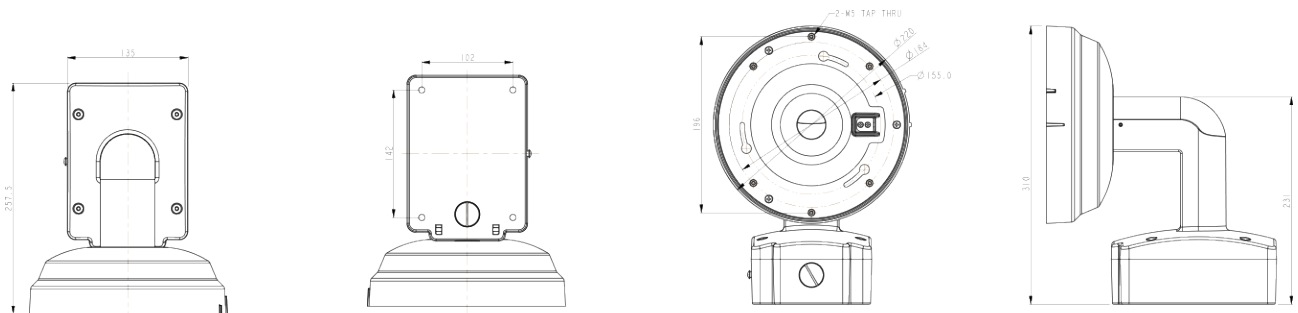

Wall Junction Bracket

BW16

Dimension (mm)

Specification

Mechanical

Placement	Wall
Junction	Wall Junction
Material	Aluminum-Die Casting
Color	White
Dimensions	W : D : 310mm H : 231mm
Weight	3.2kg

Compatible Accessories

BCO01

Corner Mount Bracket

BP01

Pole Mount Bracket

Compatible Cameras

NVM5-520

DWC-PPVX20WATW

Total 20M IP Surround Dome