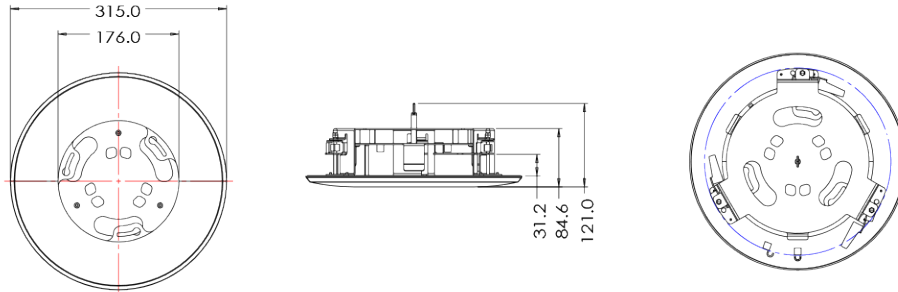

Inceiling Bracket

BR02

Dimension (mm)

Specification

Mechanical

Placement	In Ceiling
Material	Steel Sheet
Color	White
Dimensions	W : 315mm H : 121mm
Weight	1.3kg